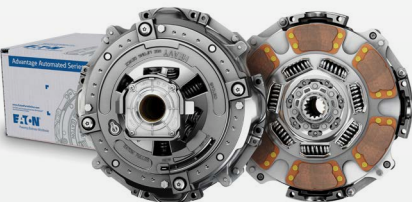

Brake Chamber 30/30 Long Stroke. FLT3030LCB20

PLUS
\$3.00 OFF

\$49.89

Brake Chamber 30/30 Std Stroke. FLT3030SCB20

PLUS
\$35.00 OFF

\$1074.45

Clutch, Heavy-Duty, Ever Tough Manual Adjust,
15.5 In., 2 In.-10 Spline. C10892520AM

PLUS
\$35.00 OFF

\$1125.45

Clutch, Heavy-Duty, Ever Tough Manual Adjust,
15.5 In., 2 In.-10 Spline. C10892525AM

PLUS
\$35.00 OFF

\$914.45

Clutch, Heavy-Duty, Ever Tough Manual Adjust,
15.5 In., 2 In.-10 Spline. C10892582AM

PLUS
\$35.00 OFF

\$2819.45

Clutch, Drivetrain, Instl 2.000-14 Spline Eca.
C12200235A

PLUS
\$35.00 OFF

\$2157.45 + Core

Clutch, 15.5 In. Size Assembly, 2.00 In.-14 Input
Shaft Size, 1850 Lbf Torque Rating. C12200235EX