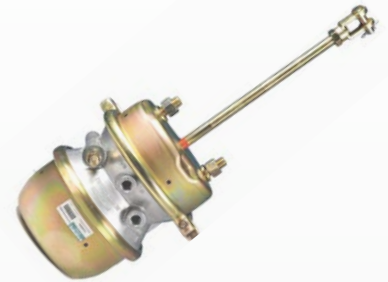

ALL MAKES PARTS SPECIALS

April 1-June 30, 2024

While quantities last.

PLUS
\$3.00 OFF

\$94.89

Spring Brake Chamber. BXNT3030ELSWC

PLUS
\$3.00 OFF

\$55.89

Brake Chamber 30/30 Long Stroke. FLT3030LCB20

PLUS
\$3.00 OFF

\$49.89

Brake Chamber 30/30 Std Stroke. FLT3030SCB20

PLUS
\$35.00 OFF

\$1074.45

Clutch, Heavy-Duty, Ever Tough Manual Adjust,
15.5 In., 2 In.-10 Spline. C10892520AM

PLUS
\$35.00 OFF

\$1125.45

Clutch, Heavy-Duty, Ever Tough Manual Adjust,
15.5 In., 2 In.-10 Spline. C10892525AM

PLUS
\$35.00 OFF

\$914.45

Clutch, Heavy-Duty, Ever Tough Manual Adjust,
15.5 In., 2 In.-10 Spline. C10892582AM

PLUS
\$35.00 OFF

\$2819.45

Clutch, Drivetrain, Instl 2.000-14 Spline Eca.
C12200235A

PLUS
\$35.00 OFF

\$2157.45 + Core

Clutch, 15.5 In. Size Assembly, 2.00 In.-14 Input
Shaft Size, 1850 Lbf Torque Rating. C12200235EX